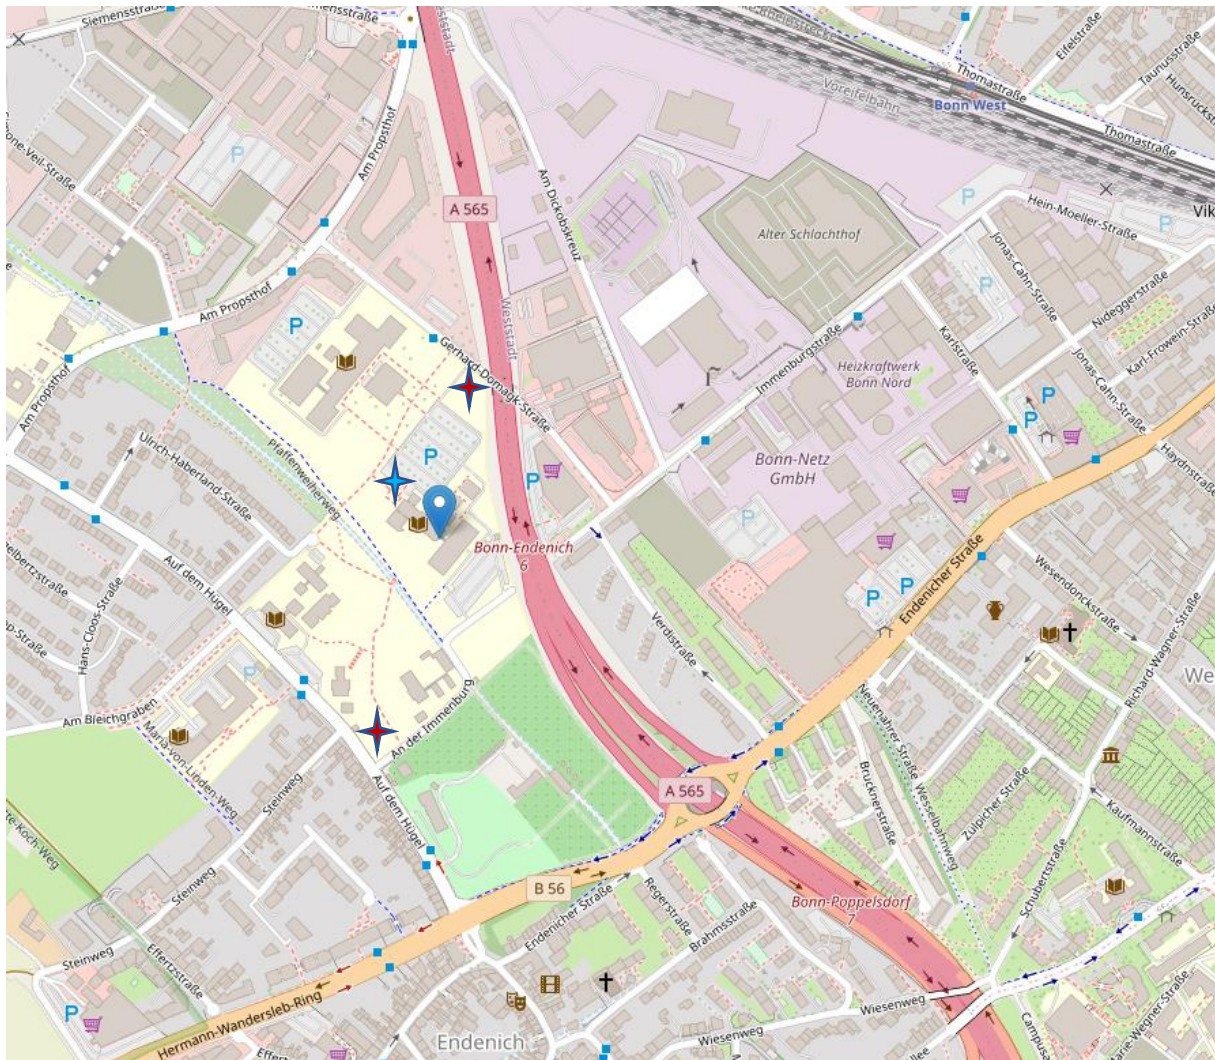

Site plan „Pharmaceutical Institute“ Bonn-Endenich

An der Immenburg 4
respectively
Gerhard-Domagk-Str. 3
53121 Bonn-Endenich

Directions by car:

Entrance car park 1 + 2

Car park 1: An der Immenburg 4

Car park 2: Gerhard-Domagk-Str 3. Although this car park is a little closer to the lecture theatres, it is closed by barriers after 7 pm and at weekends. You will need a day ticket for both car parks, which you will receive from us on site and which must be placed visibly in your car.

Taxi, Tel: 0228-55 55 55

Directions by bus or train:

On the Stadtwerke website <http://www.swb-busundbahn.de/> you will find an interactive route map with which you can find your bus and the departure times or ticket prices. See also: <https://www.swb-busundbahn.de/fahrplaene/haltestellen/>. From the bus stop "Auf dem Hügel" or „Immenburgpark“, it takes about 5 minutes to get to the building/lecture theatres.