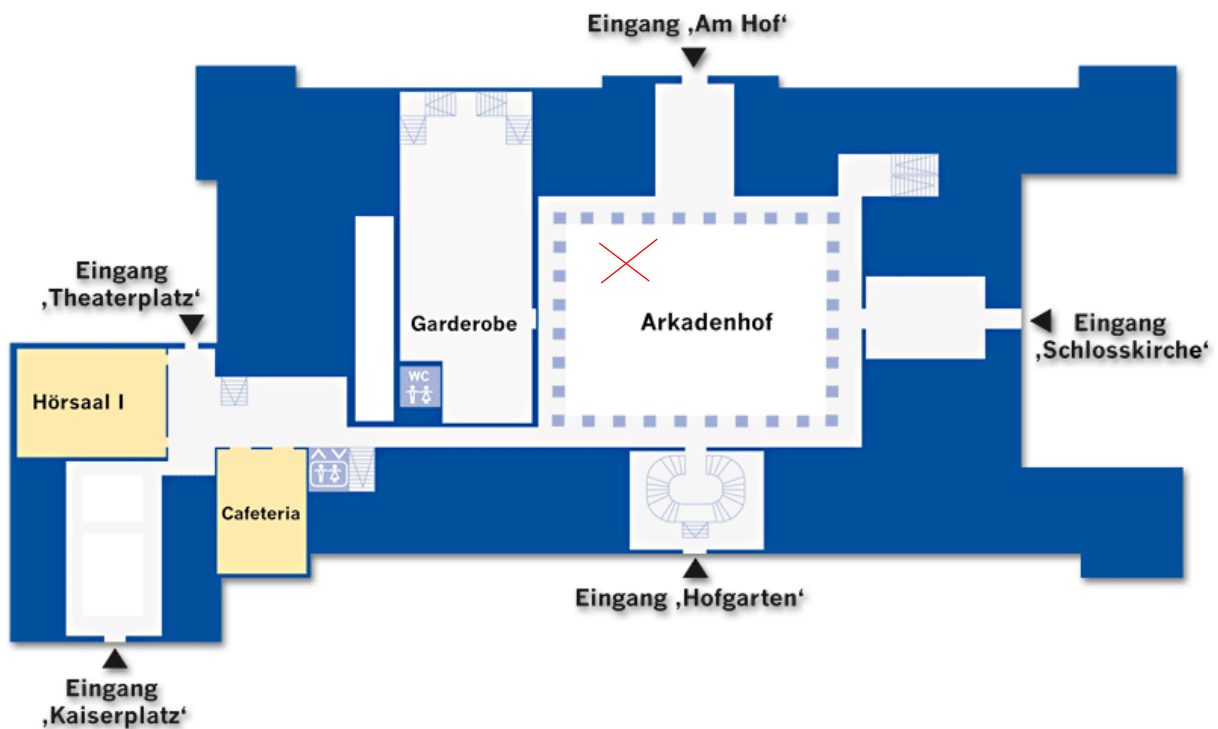

Directions: Main building University of Bonn

Route from the railway station to the main building: Entrance 'Am Hof'

Erdgeschoss

Please use the entrance ,Am Hof' and wait here: 