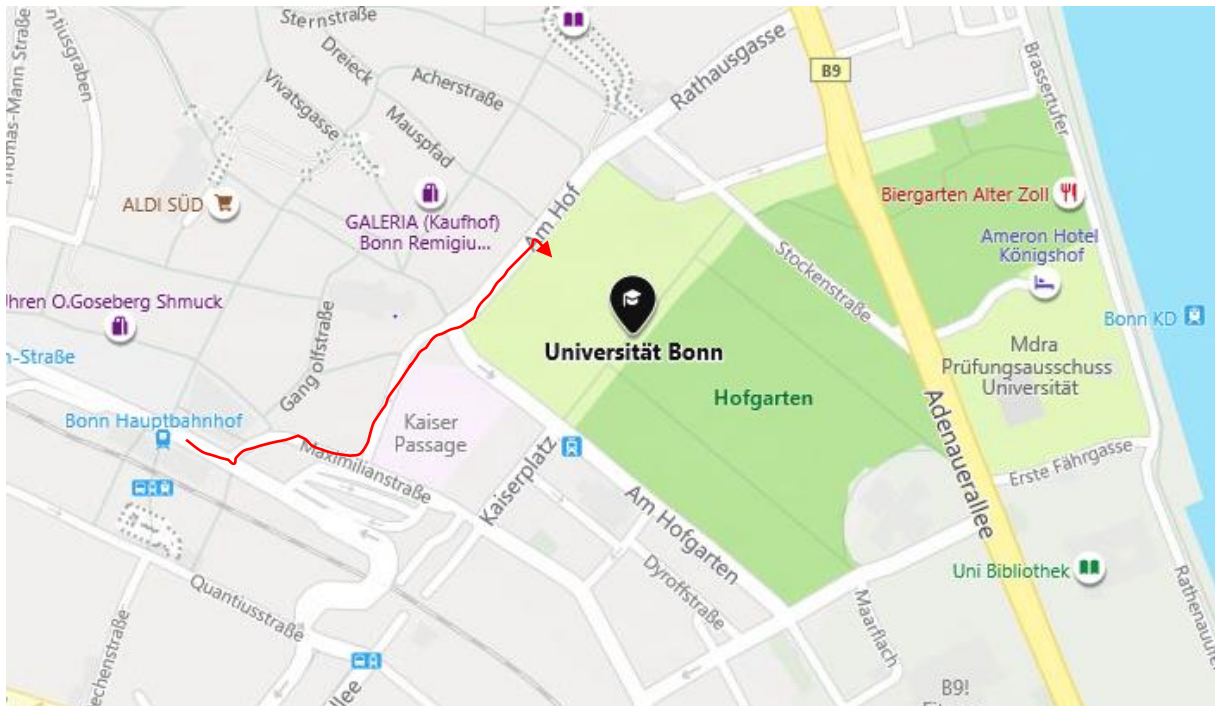

Directions: Main building University of Bonn

Route from the railway station to the main building: Entrance 'Am Hof'

Erdgeschoss

Please use the entrance ,Am Hof' and wait here: 